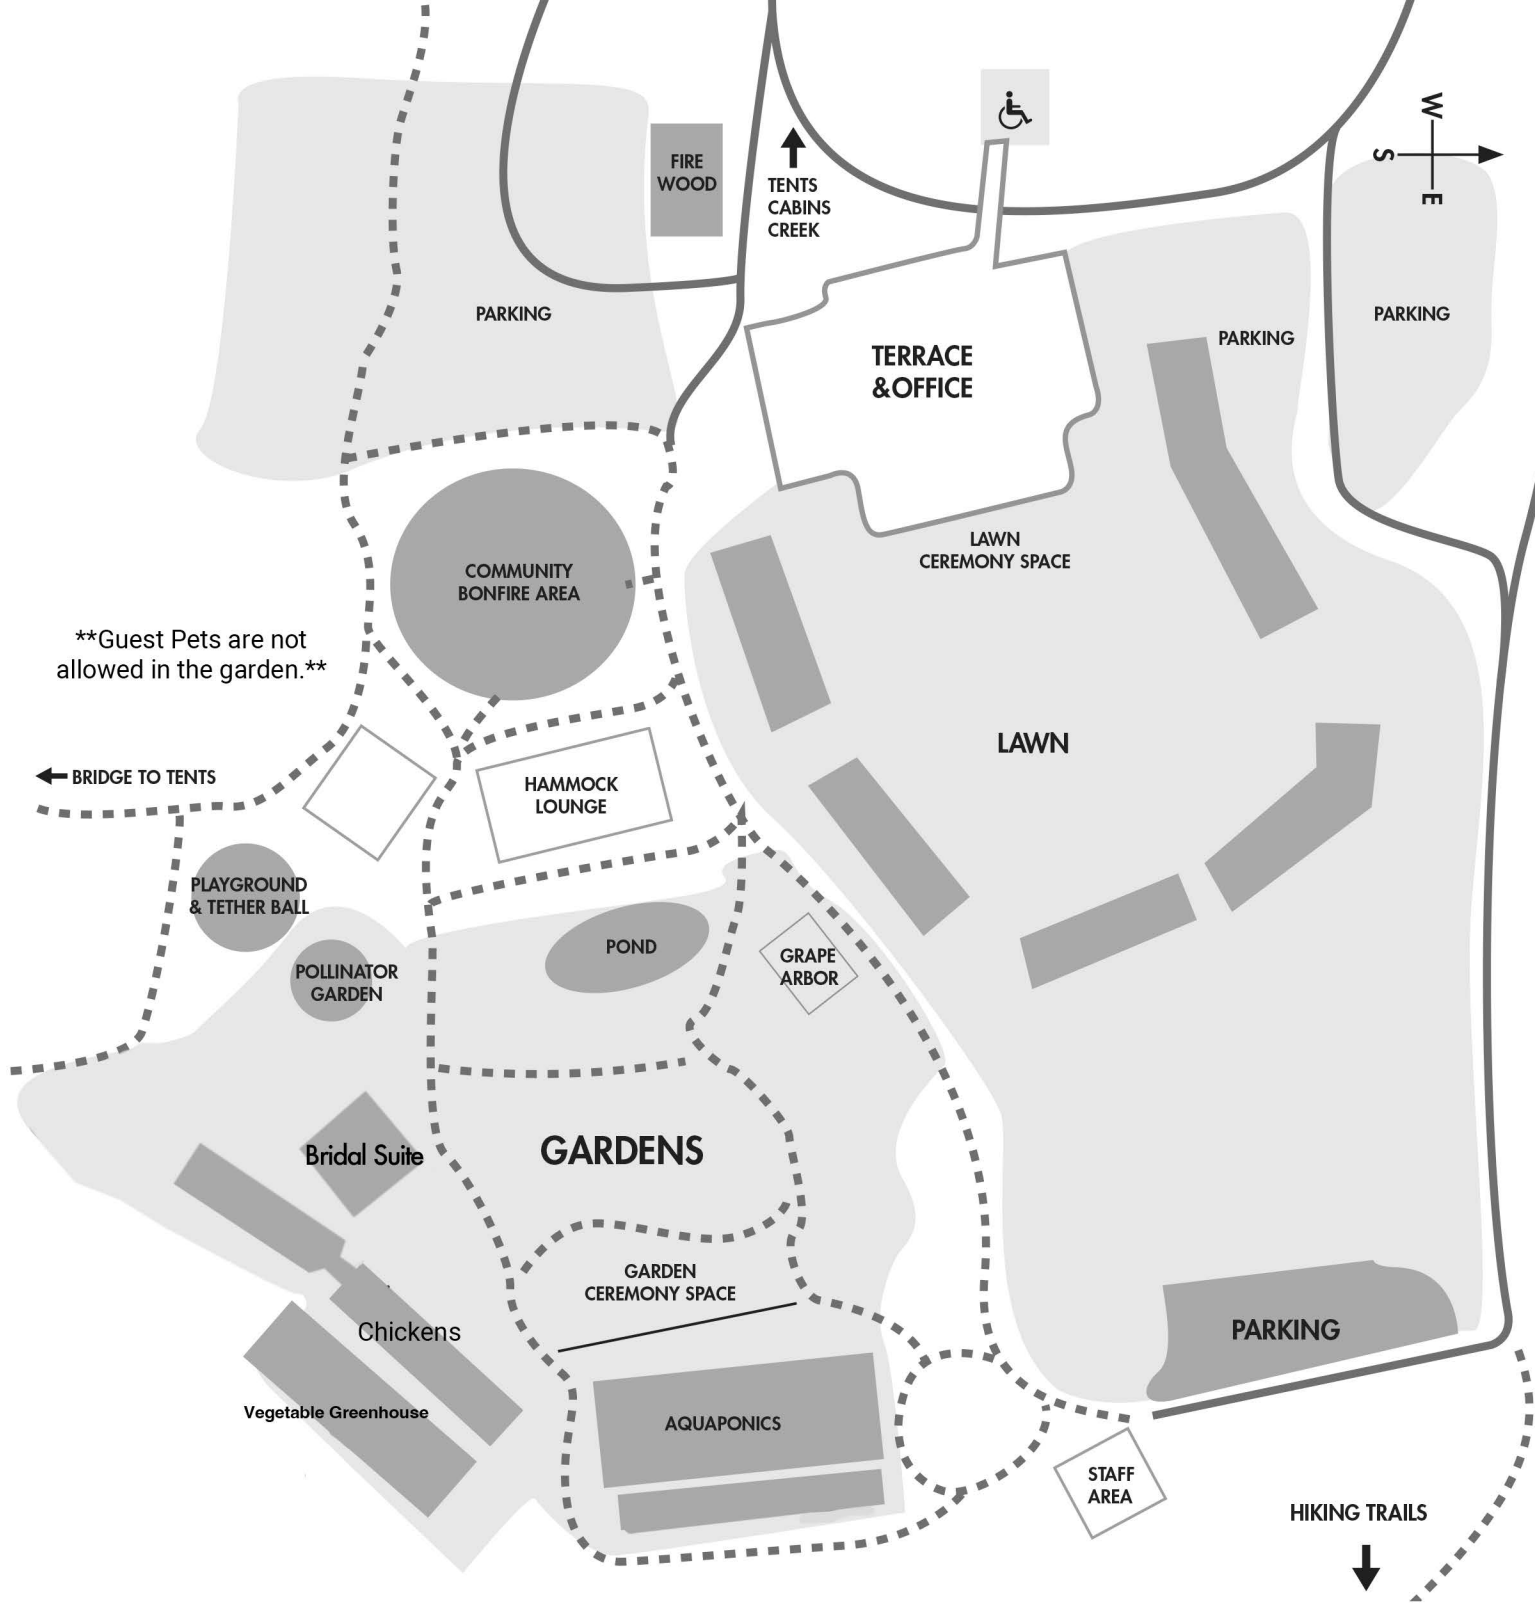

Coldwater Gardens Map

← Exit

- Please stay on trails & roads
- Do not disturb wildlife or plants
- Some trails may be wet / muddy and impassable - use caution
- Please notify staff of any issues

This area is often standing water

KEY	
★	terrace / office
●	glamping
🏠	cottages
🌊	creek
—	road
⋯	hiking / biking
P	parking
B	bathhouse
🚶	hiking only
□□	location
◆#	location
🌿	wetlands
)}{	bridge

Guest Pets are not allowed in the garden.

← BRIDGE TO TENTS

HIKING TRAILS

FIRE WOOD

TENTS CABINS CREEK

PARKING

TERRACE & OFFICE

PARKING

PARKING

LAWN CEREMONY SPACE

LAWN

COMMUNITY BONFIRE AREA

HAMMOCK LOUNGE

PLAYGROUND & TETHER BALL

POLLINATOR GARDEN

POND

GRAPE ARBOR