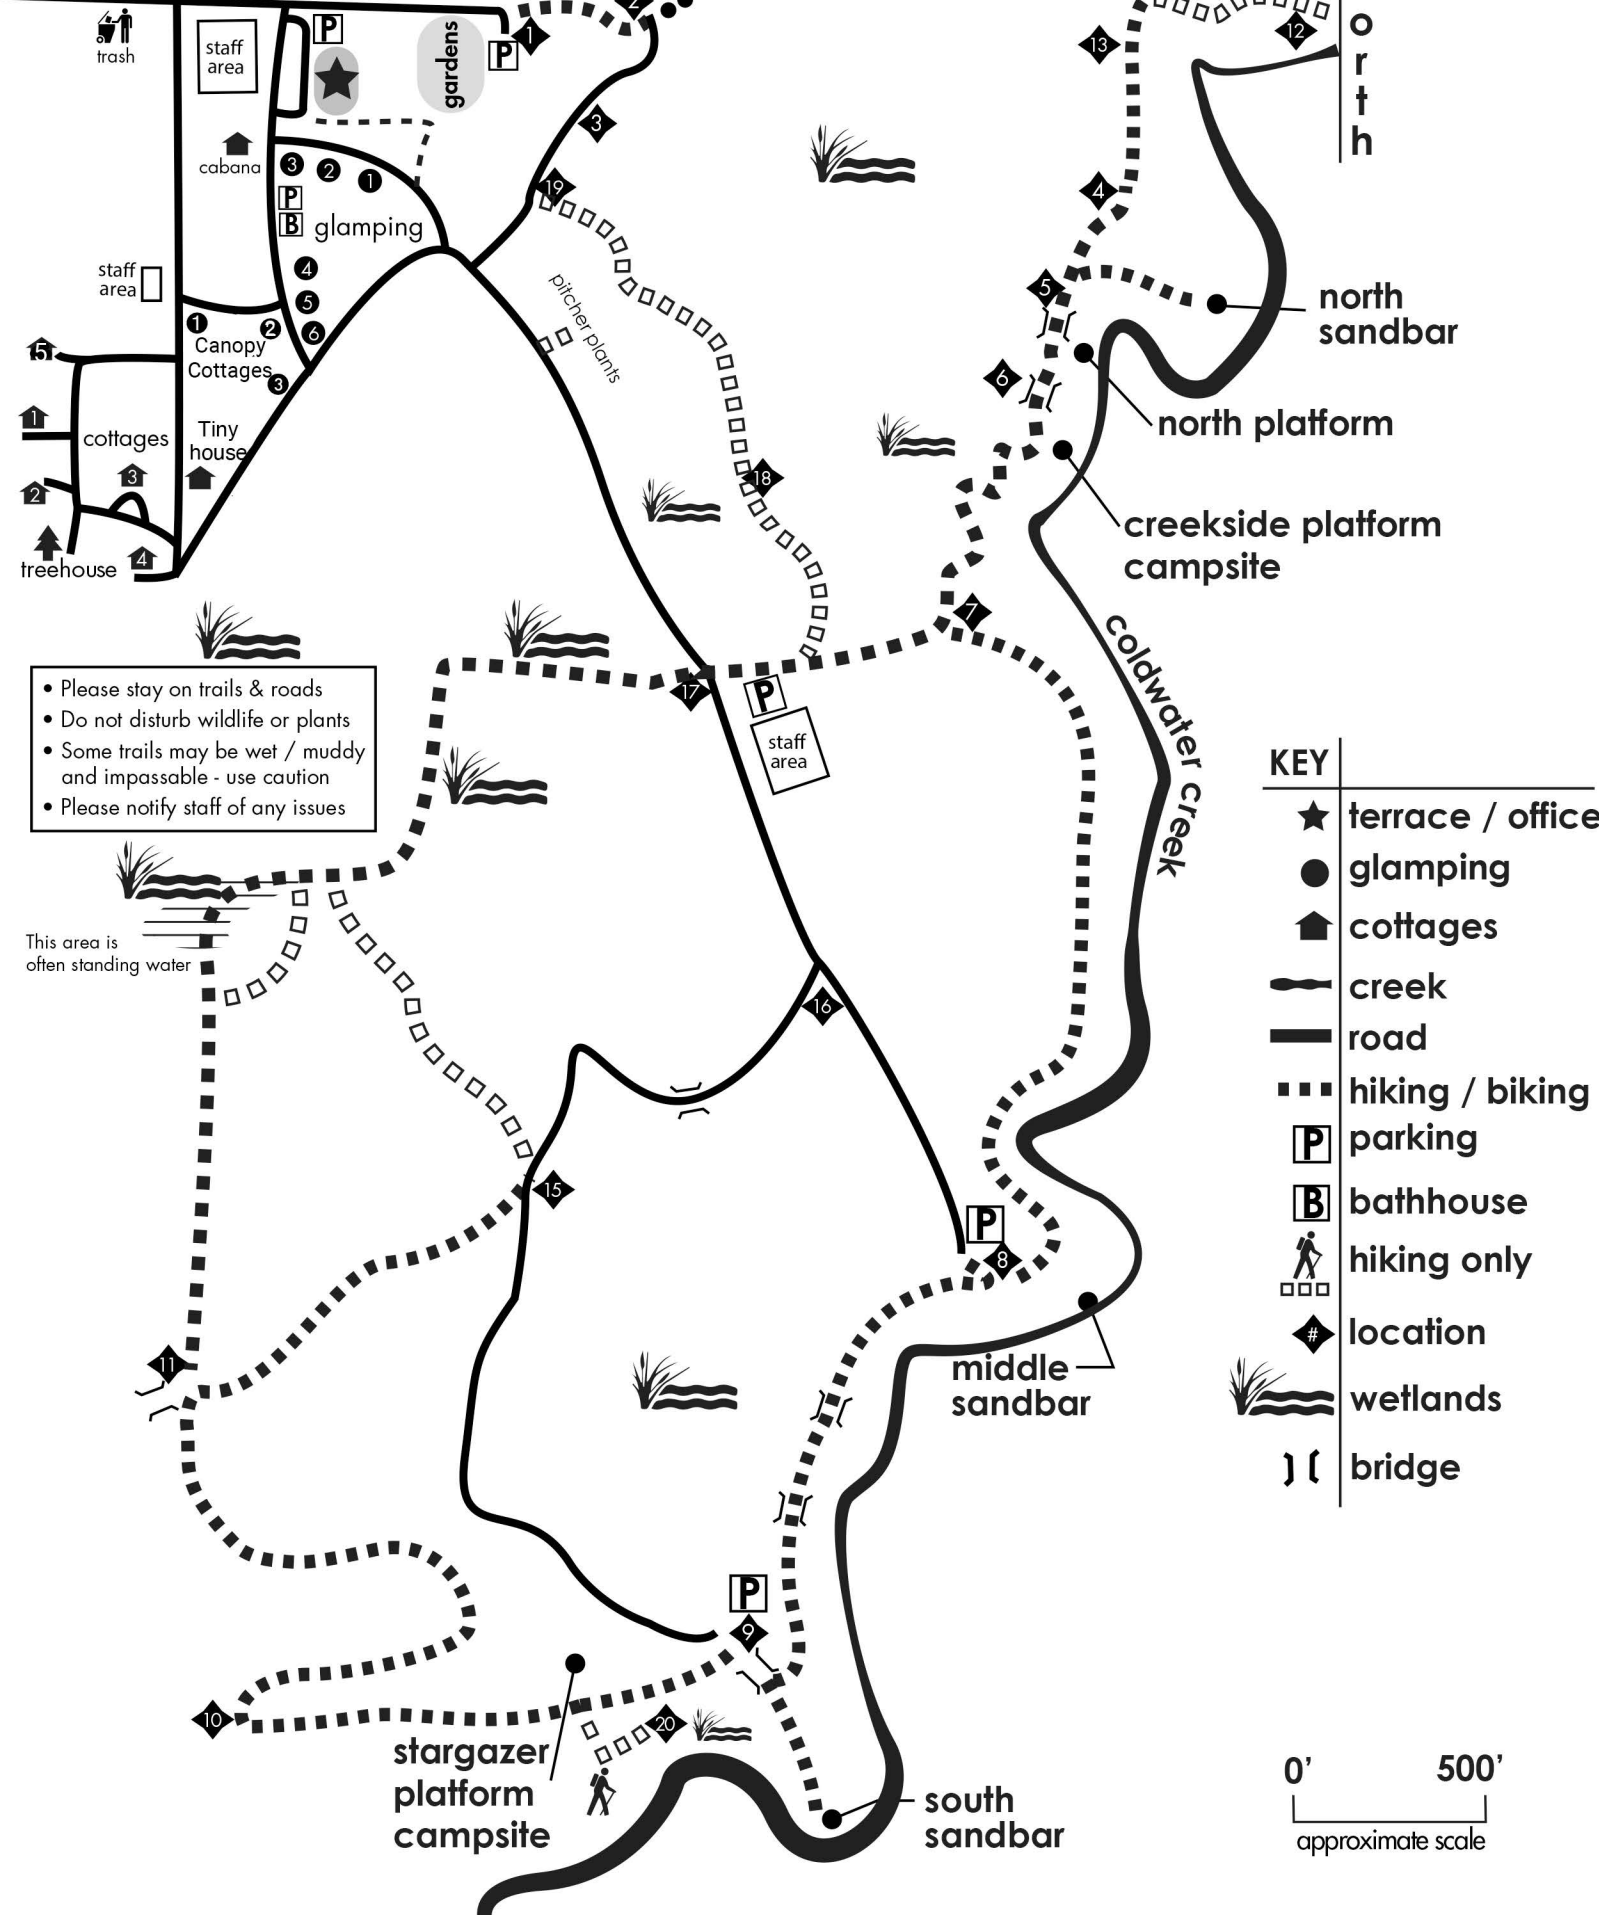

Coldwater Gardens Map

← Exit

- Please stay on trails & roads
- Do not disturb wildlife or plants
- Some trails may be wet / muddy and impassable - use caution
- Please notify staff of any issues

This area is often standing water

KEY	
★	terrace / office
●	glamping
🏠	cottages
🌊	creek
—	road
⋯	hiking / biking
P	parking
B	bathhouse
🚶	hiking only
□□	location
◆#	location
🌿	wetlands
)}{	bridge

Guest Pets are not allowed in the garden.

← BRIDGE TO TENTS

HIKING TRAILS

FIRE WOOD

TENTS CABINS CREEK

PARKING

TERRACE & OFFICE

PARKING

PARKING